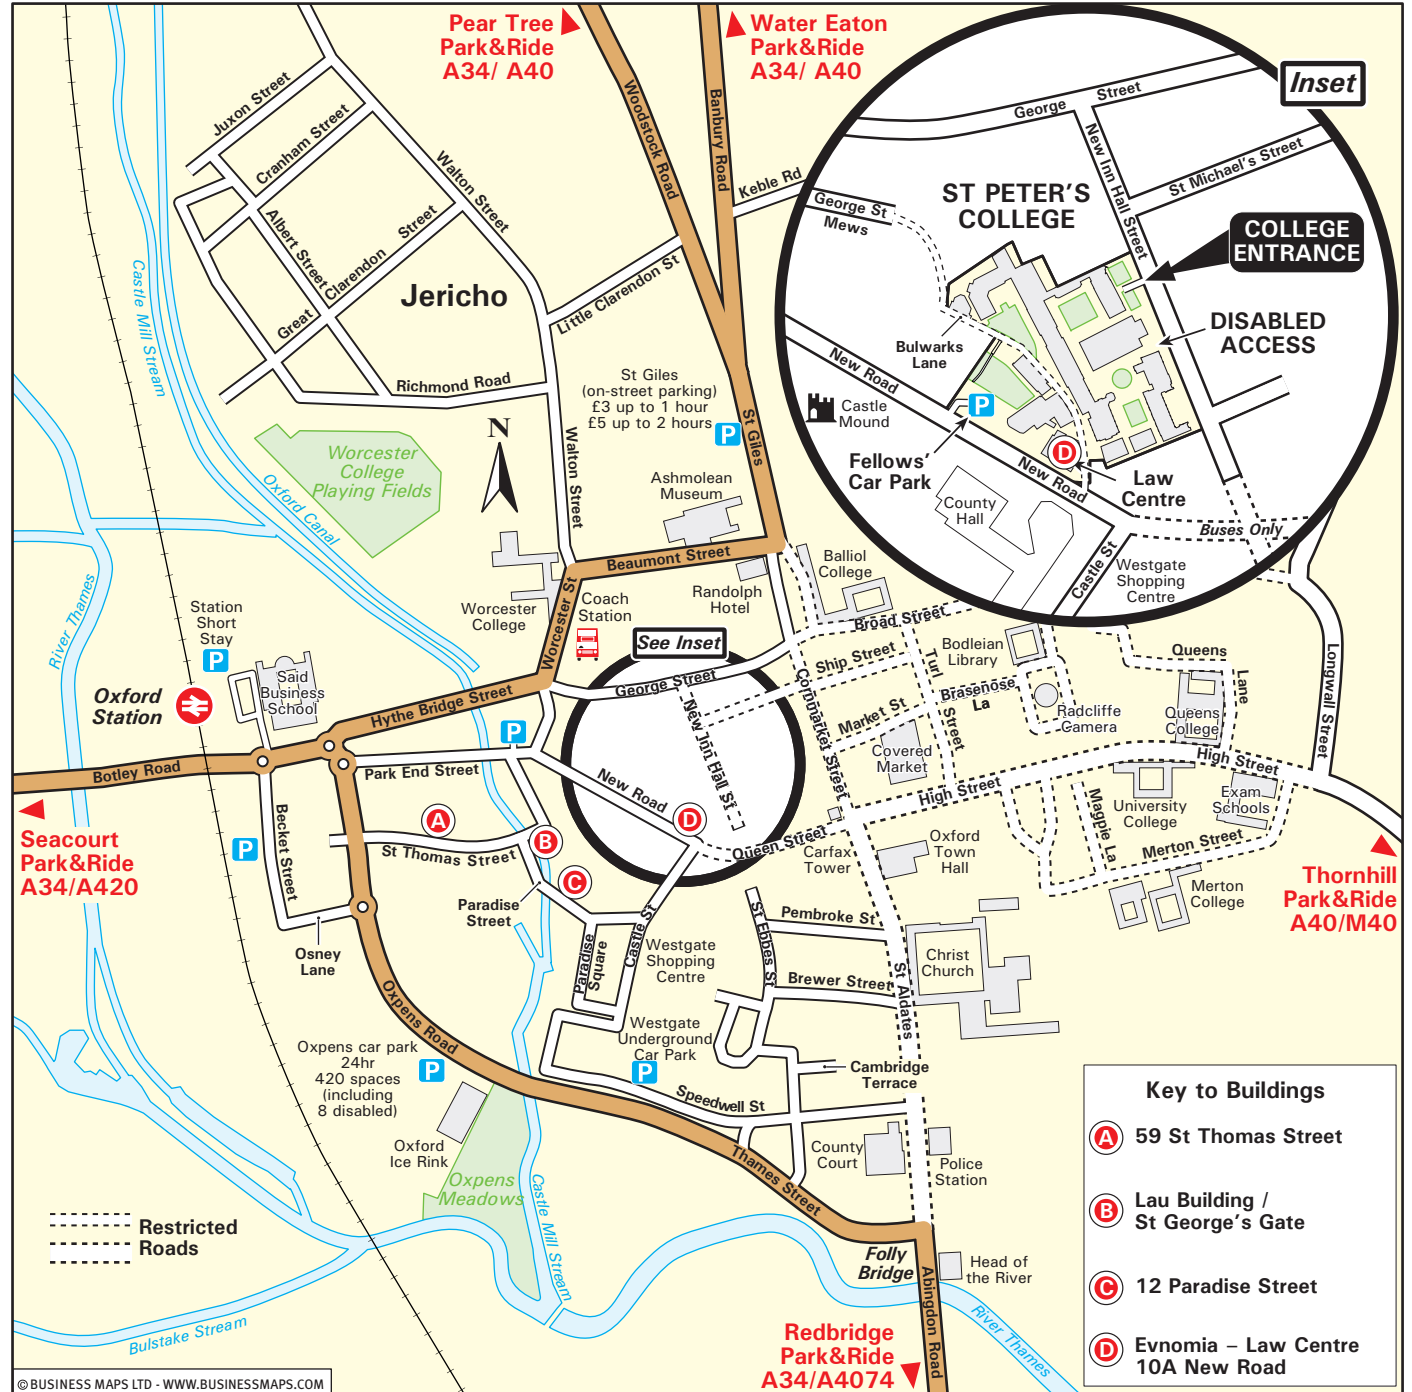

Car Parking

Short stay parking is available in St. Giles, which is to the North of St Peter's.

There is a long stay multi-storey car park off Oxpens Road, which is to the South of St Peter's or use the Westgate underground car park, access off Thames Street. Car Park locations are highlighted on the map opposite.

By Train

Oxford is served by trains from London Paddington, London Marylebone, Reading, Didcot Parkway & Birmingham New Street.

The station is a 10 minute walk from St Peter's. From the station, walk up Hythe Bridge Street into George Street towards the City Centre. Turn right onto New Inn Hall Street. St Peter's is located on the right hand side.

By Coach

Regular coaches services run direct to Oxford from London and Heathrow, Gatwick and Stansted Airports. The Gloucester Green coach station, which is to the North of St Peter's, is a short walk from the college.

Key to Buildings

- (A) 59 St Thomas Street
- (B) Lau Building / St George's Gate
- (C) 12 Paradise Street
- (D) Evnomia - Law Centre 10A New Road