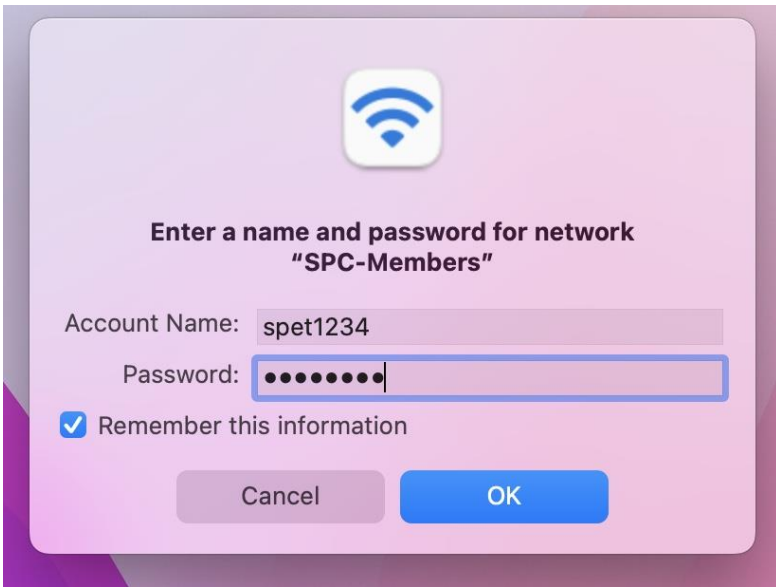

ST PETER'S
COLLEGE

Connecting to the SPC-Members Wi-Fi network (MacOS)

Before you connect

You'll need to know your St. Peters *college account* username and password:

- Your username will be the first part of your Oxford Single Sign-On (for instance **spet1234**).
- If you don't know your password it can be changed at this website:
 - <https://college-account.spc.ox.ac.uk>

Find and join the network on your Mac

Click 'Other Networks' from your Mac Wifi icon in the top bar, and then click the SPC-Members network:

Next, supply your username and password:

During connection, you may see a Certificate verification message, click 'Continue':

You should now be connected (blue icon):