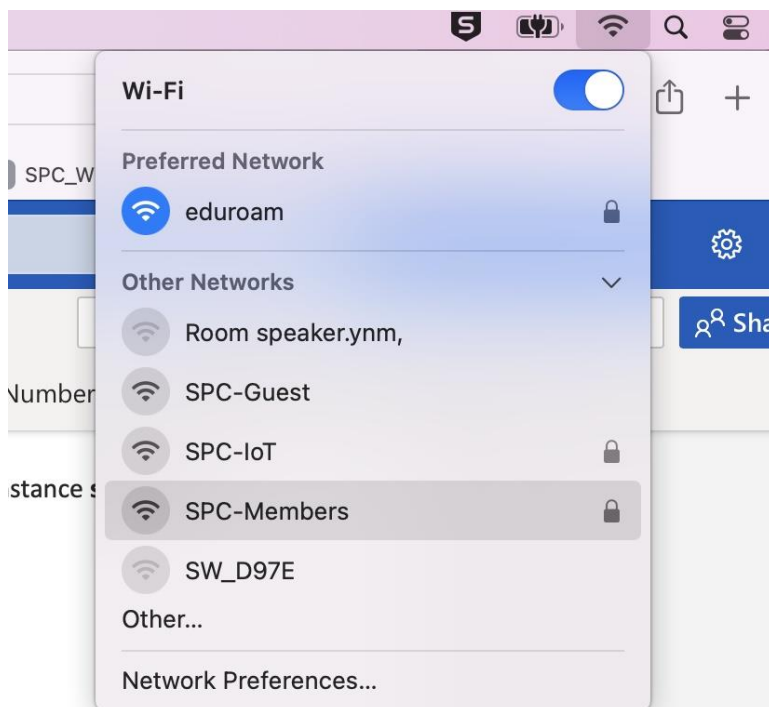

ST PETER'S
COLLEGE

Connecting to the SPC-Members Wi-Fi network (MacOS)

Before you connect

You'll need to know your St. Peters *college account* username and password:

- Your username will be the first part of your Oxford Single Sign-On (for instance **spet1234**).
- If you don't know your password it can be changed at this website:
 - <https://college-account.spc.ox.ac.uk>

Find and join the network on your Mac

Click 'Other Networks' from your Mac Wifi icon in the top bar, and then click the SPC-Members network:

Next, supply your username and password:

During connection, you may see a Certificate verification message, click 'Continue':

You should now be connected (blue icon):