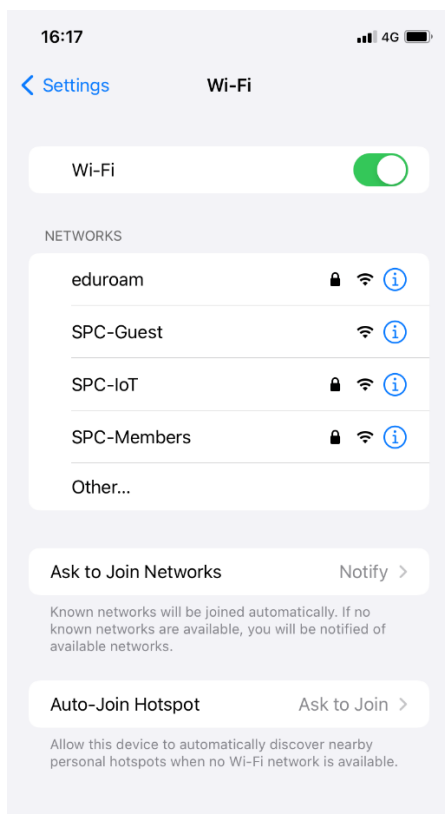

ST PETER'S
COLLEGE

Connecting to the SPC-Members Wi-Fi network (MacOS)

Before you connect

You'll need to know your St. Peters *college account* username and password:

- Your username will be the first part of your Oxford Single Sign-On (for instance **spet1234**).
- If you don't know your college password it can be changed at this website:
 - <https://college-account.spc.ox.ac.uk>

Find and join the network on your iphone

Click 'Settings and select Wi-Fi' from your Apple iphone and click on the SPC-Members network:

You should now be connected (tick icon):