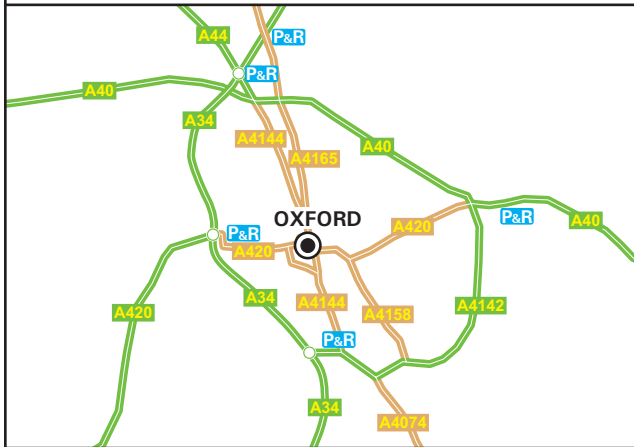

### By Car

Approach the City from the North, South or West via the Ring Road.

Five Park and Ride sites are located around the city. There are access restrictions for cars within the city centre, particularly for traffic coming into the centre from the east, along the High Street.

### Car Parking

Short stay parking is available in St. Giles, which is to the North of St Peter's.

There is a long stay multi-storey car park off Oxpens Road, which is to the South of St Peter's.

### By Train

Oxford is served by trains from London Paddington, Reading, Didcot Parkway & Birmingham New Street.

The station is a 10 minute walk from St Peter's. From the station, walk up Hythe Bridge Street into George Street towards the City Centre. Turn right onto New Inn Hall Street. St Peter's is located on the right hand side.

### By Coach

Regular coaches services run direct to Oxford from London and Heathrow, Gatwick and Stansted Airports. The Gloucester Green coach station, which is to the North of St Peter's, is a short walk from the college.